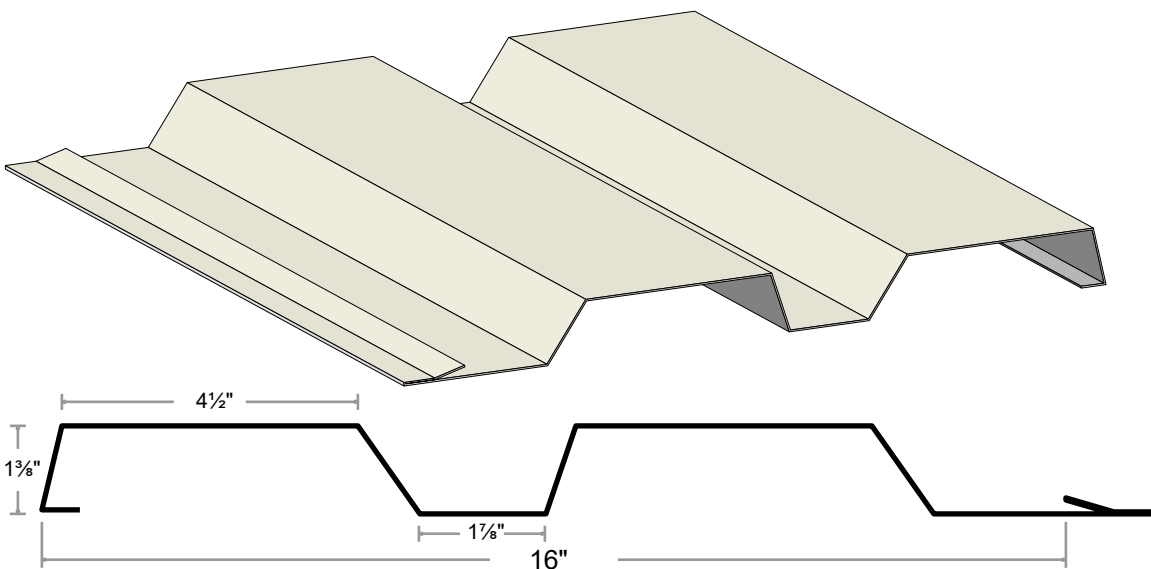

MAXIMUM PANEL LENGTH
21'-0"

Metaline T16

APPLICATION
HORIZONTAL
VERTICAL

AVAILABLE GAUGES
26 ga. - SMP Paint
24 ga. - PVDF Paint

MAXIMUM PANEL LENGTH
21'-0"

Metaline D16

APPLICATION
HORIZONTAL
VERTICAL

AVAILABLE GAUGES
26 ga. - SMP Paint
24 ga. - PVDF Paint