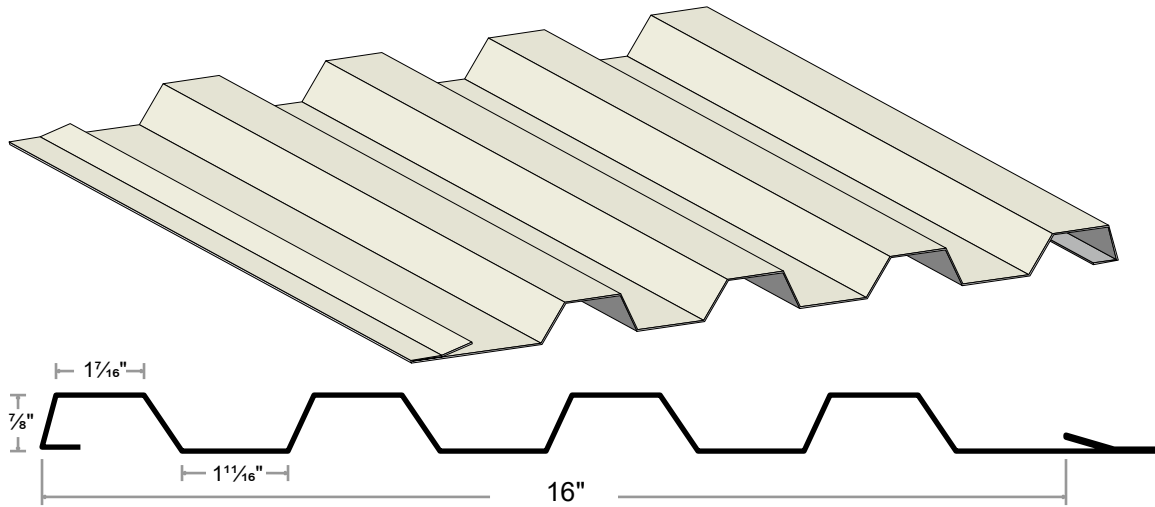

Metaline Series

Metaline S12

APPLICATION

HORIZONTAL
VERTICAL

AVAILABLE GAUGES

26 ga. - SMP Paint
24 ga. - PVDF Paint

MAXIMUM PANEL LENGTH

21'-0"

Metaline S16

APPLICATION

HORIZONTAL
VERTICAL

AVAILABLE GAUGES

26 ga. - SMP Paint
24 ga. - PVDF Paint

MAXIMUM PANEL LENGTH

21'-0"

Metaline B12

MAXIMUM PANEL LENGTH
21'-0"