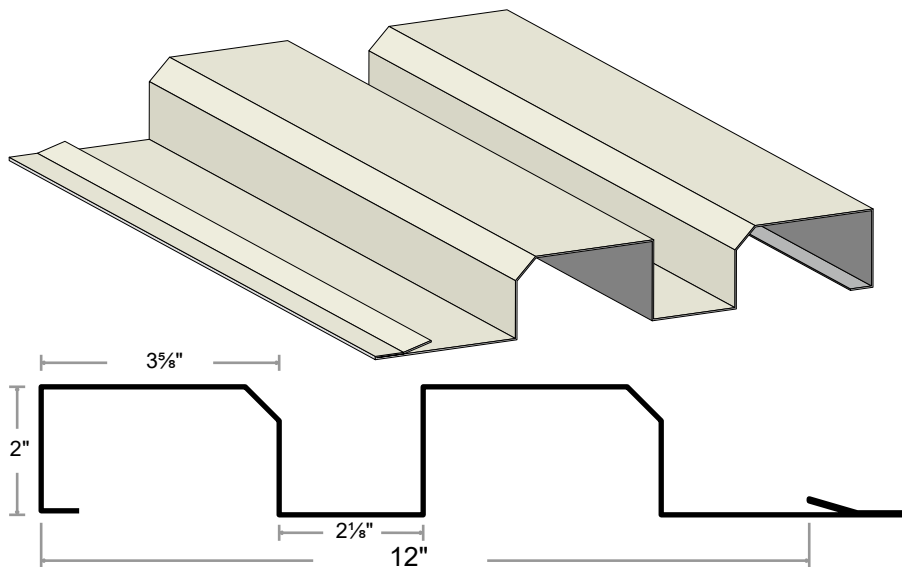

Metaline S16

APPLICATION

HORIZONTAL
VERTICAL

AVAILABLE GAUGES

26 ga. - SMP Paint
24 ga. - PVDF Paint

MAXIMUM PANEL LENGTH

21'-0"

Metaline B12

APPLICATION

VERTICAL

AVAILABLE GAUGES

26 ga. - SMP Paint
24 ga. - PVDF Paint

MAXIMUM PANEL LENGTH

21'-0"

**METALLION
INDUSTRIES**

"Your Metal Roofing, Siding, & Building Supplier!"