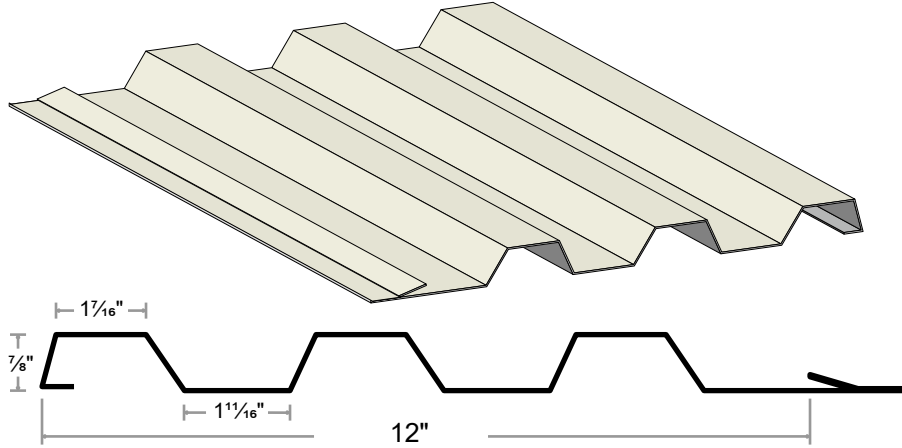

Metaline Series

Metaline S12

APPLICATION

HORIZONTAL
VERTICAL

AVAILABLE GAUGES

26 ga. - SMP Paint
24 ga. - PVDF Paint

MAXIMUM PANEL LENGTH

21'-0"

Metaline S16

APPLICATION

HORIZONTAL
VERTICAL

AVAILABLE GAUGES

26 ga. - SMP Paint
24 ga. - PVDF Paint

MAXIMUM PANEL LENGTH

21'-0"

Metaline B12

MAXIMUM PANEL LENGTH
21'-0"