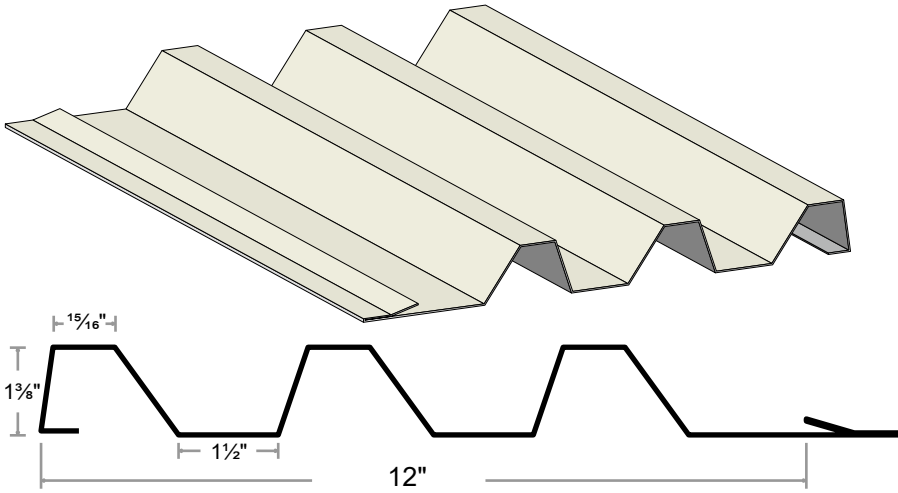

**METALLION
INDUSTRIES**

"Your Metal Roofing, Siding, & Building Supplier!"

850 NW Park Ave.
Estacada, OR 97023
Ph. (503)630-7740
Fx. (503)630-7770
askus@metallionindustries.com
www.metallionindustries.com

Metaline Series

Metaline T12

APPLICATION
HORIZONTAL
VERTICAL

AVAILABLE GAUGES
26 ga. - SMP Paint
24 ga. - PVDF Paint

MAXIMUM PANEL LENGTH
21'-0"