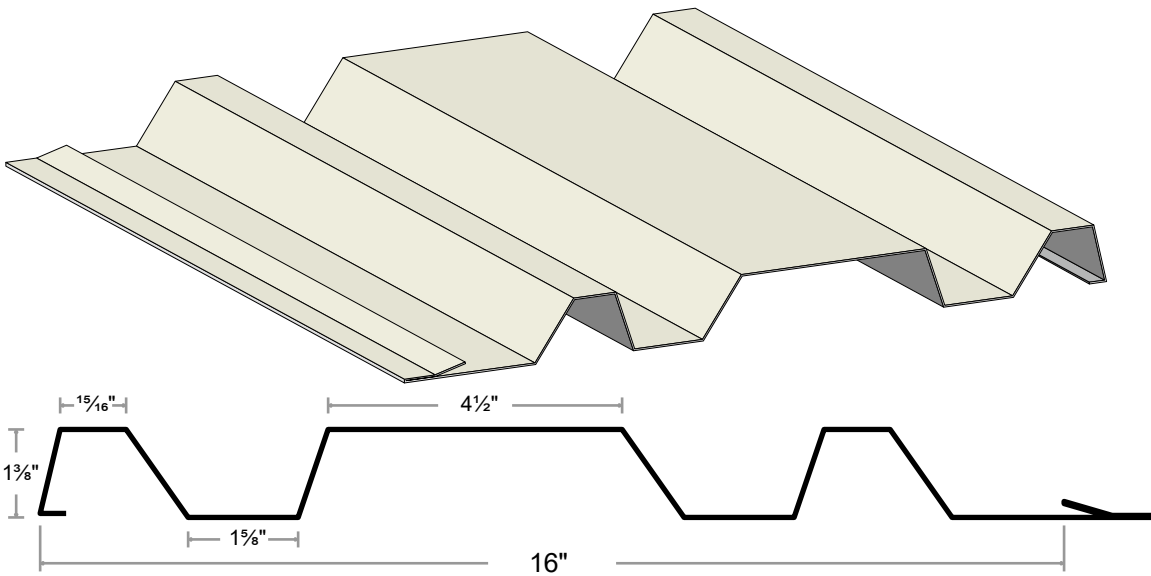

MAXIMUM PANEL LENGTH
21'-0"

Metaline T16

APPLICATION
HORIZONTAL
VERTICAL

AVAILABLE GAUGES
26 ga. - SMP Paint
24 ga. - PVDF Paint

MAXIMUM PANEL LENGTH
21'-0"

Metaline D16

APPLICATION
HORIZONTAL
VERTICAL

AVAILABLE GAUGES
26 ga. - SMP Paint
24 ga. - PVDF Paint