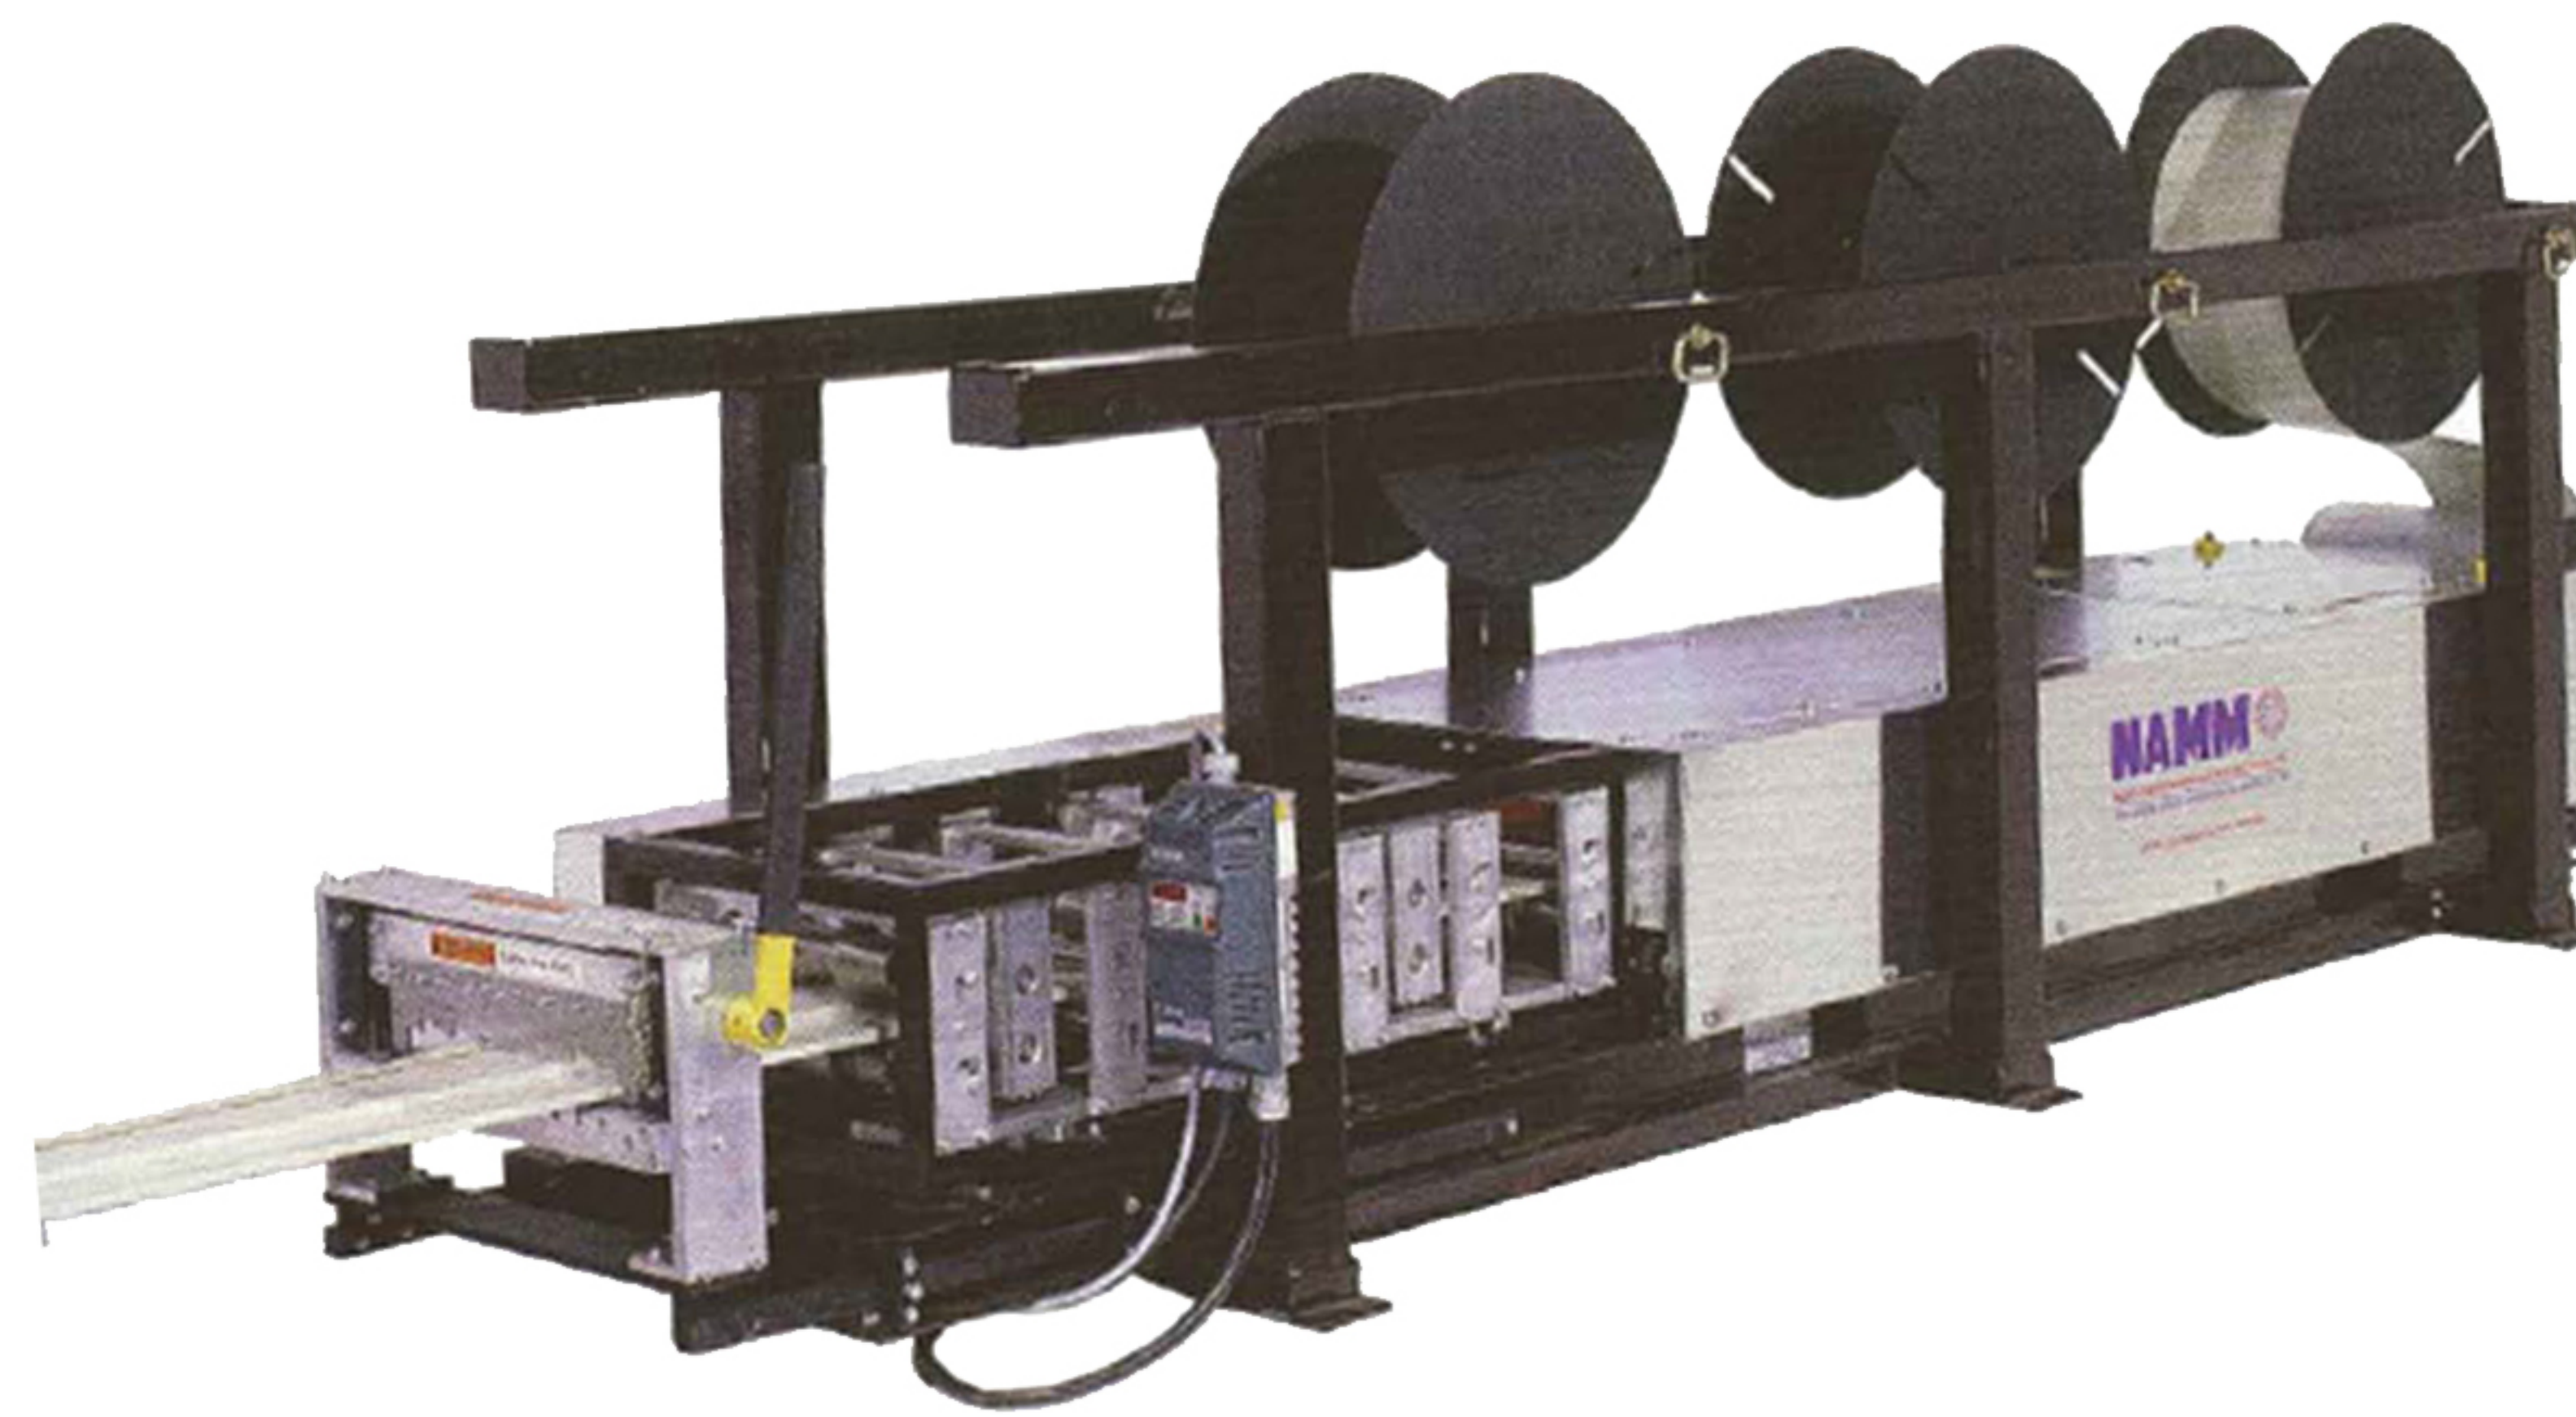

Whether you are remodeling, repairing, or wanting to increase the market value of your home or business, our custom rolled seamless siding is the ideal solution! Available in a wide variety of colors, our heavy duty 26 gauge panels will stand up to the elements, while our high-quality paint resists both chalking and fading!

Available in three profiles, with a distinct embossed wood-grain texture, our panels will be manufactured at your home or jobsite by our friendly and knowledgeable staff to your exact lengths and specifications!

Benefits of steel siding include:

Much more durable than wood or vinyl!!

Will not crack in cold temperatures!

Low maintenance!

Pre-Painted in a wide variety of colors!

Full warranty for long-life and color retention!

Seamless! (No end-lap joints)

Fully recyclable!

Be sure to inquire with your sales agent about complimenting your custom siding package with our line of standing-seam roof panels to provide the ultimate in exterior performance and beauty for your home or business.

**METALLION
INDUSTRIES**

All siding profiles available in realistic wood grain or smooth finish.

**METALLION
INDUSTRIES**

850 NW Park Ave.

Estacada, OR 97023

Phone: 503-630-7740

Fax: 503-630-7770

Email: askus@metallionindustries.com

Web: www.metallionindustries.com

**METALLION
INDUSTRIES**

Seamless Siding Products